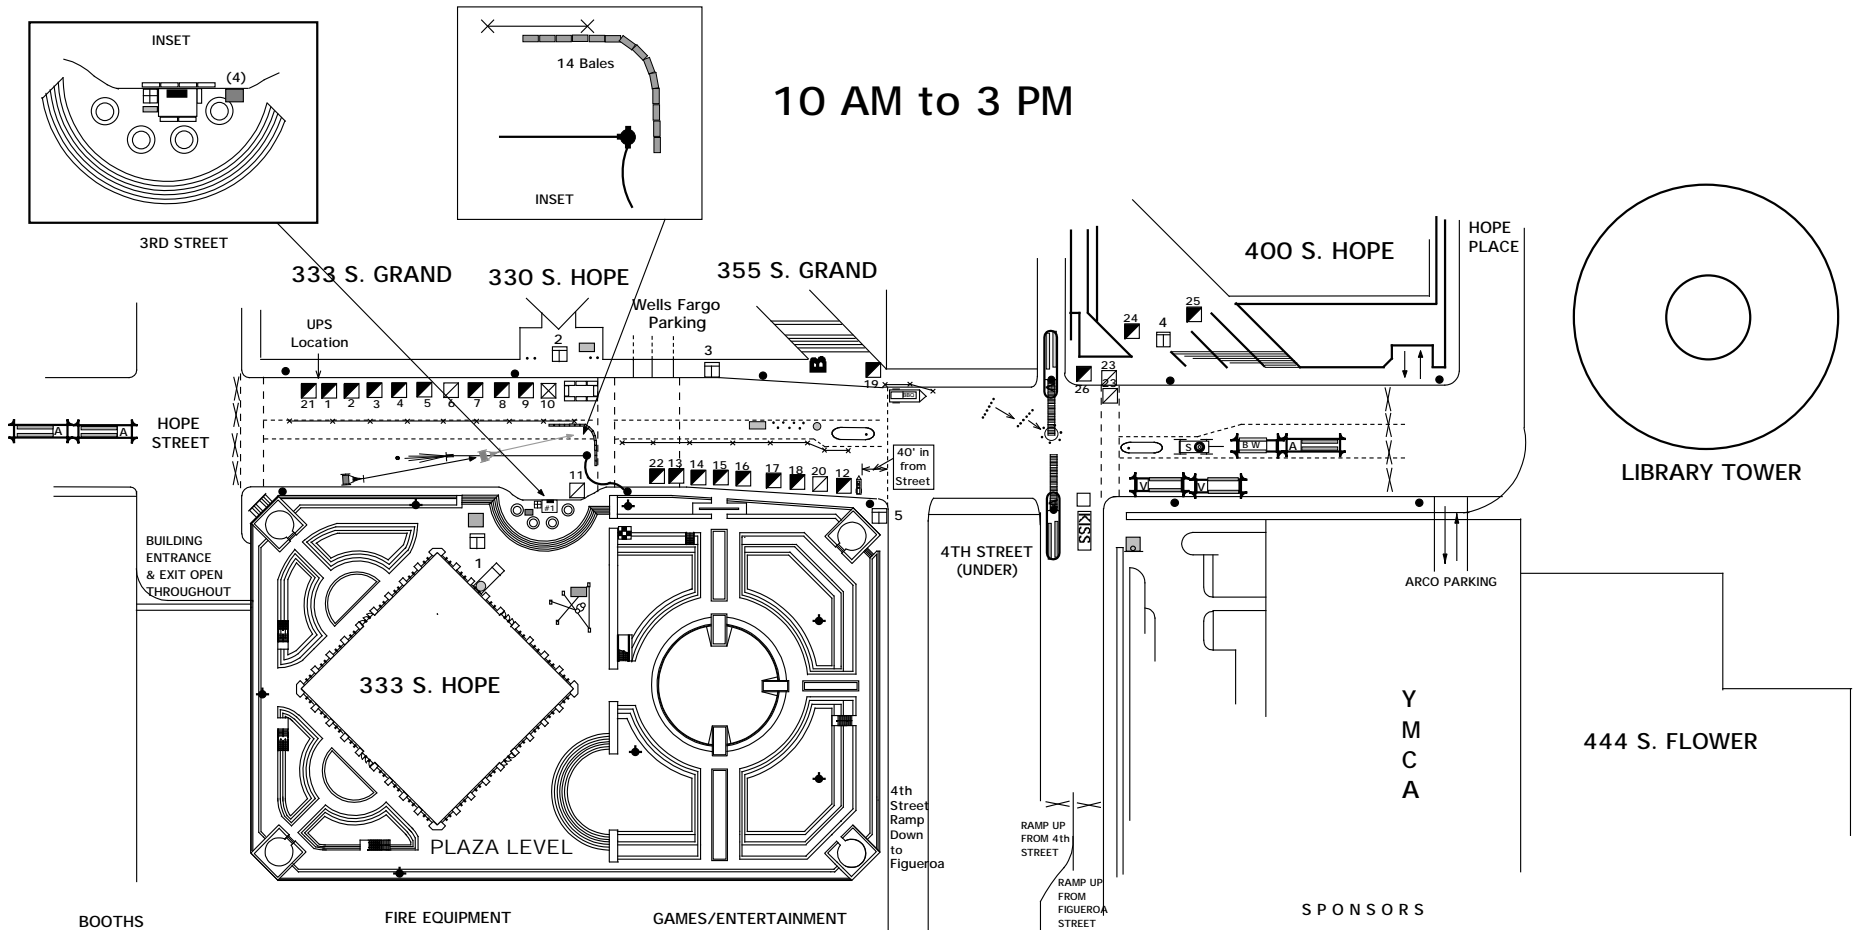

10 AM to 3 PM

BOOTHS	FIRE EQUIPMENT	GAMES/ENTERTAINMENT	SPONSORS	
<ul style="list-style-type: none"> Ticket Sales Beverage Booth Food Booth Food and Dessert Booth Dalmation Tables Dessert Booth Announcers Golf Table B.I.D. Kiosk Raffle Tables (4) Hist. Society (Under Calder) City Booth 	<ul style="list-style-type: none"> A Active Duty Apparatus V Vintage Apparatus S Steamer Barricades <p style="text-align: center;">DISPLAYS</p> <ul style="list-style-type: none"> Monuments (Under Calder) Health Washing Sink 	<ul style="list-style-type: none"> Hose Cart Bucket Brigade Suit up Life Ring Catch Traffic Cones Event Separator Basketball Toss The Band Dunk Tank 	<ul style="list-style-type: none"> 1 Detection Logic-----LAFD Headquarters 2 Environmental Contracting-----Station 14 3 KPMG LLP-----Station 4 4 Delta Asset Management -----Station 11 5 Otis Elevators -----Station 6 6 Maguire Partners -----Station 85 7 Beacon/Cushman & Wakefield --Station 29 8 Peerless Building Maintenance -----OCD 9 U.S.C. Executive Health-----Station 20 10 Downtown News ----- 11 Pacific Resource Credit Union ----Beverage 12 CAP-MPT -----Station 9 13 Sempra Energy-----Station 3 14 U.P.S.-----Station 28 15 R.E. Smith -----Station 27 	<ul style="list-style-type: none"> 16 Stuart Dean -----Station 35 & 41 17 A.B.M. Janitorial-----Station 2 18 I.B.E.W. Local 11 -----Station 52 19 Johnson Control-----Chief Officers Assn/ Out of This World BBQ 20 Central Parking-----Beverage 21 O'Bryant Electric-----Station 10 22 Mellon Financial -----Station 1 23 A-Tec -----Beverage 24 O'Melvany & Meyers -----Station 15 25 CBRE/Price Waterhouse - LAFRA Widows 26 Kettle Corn-----